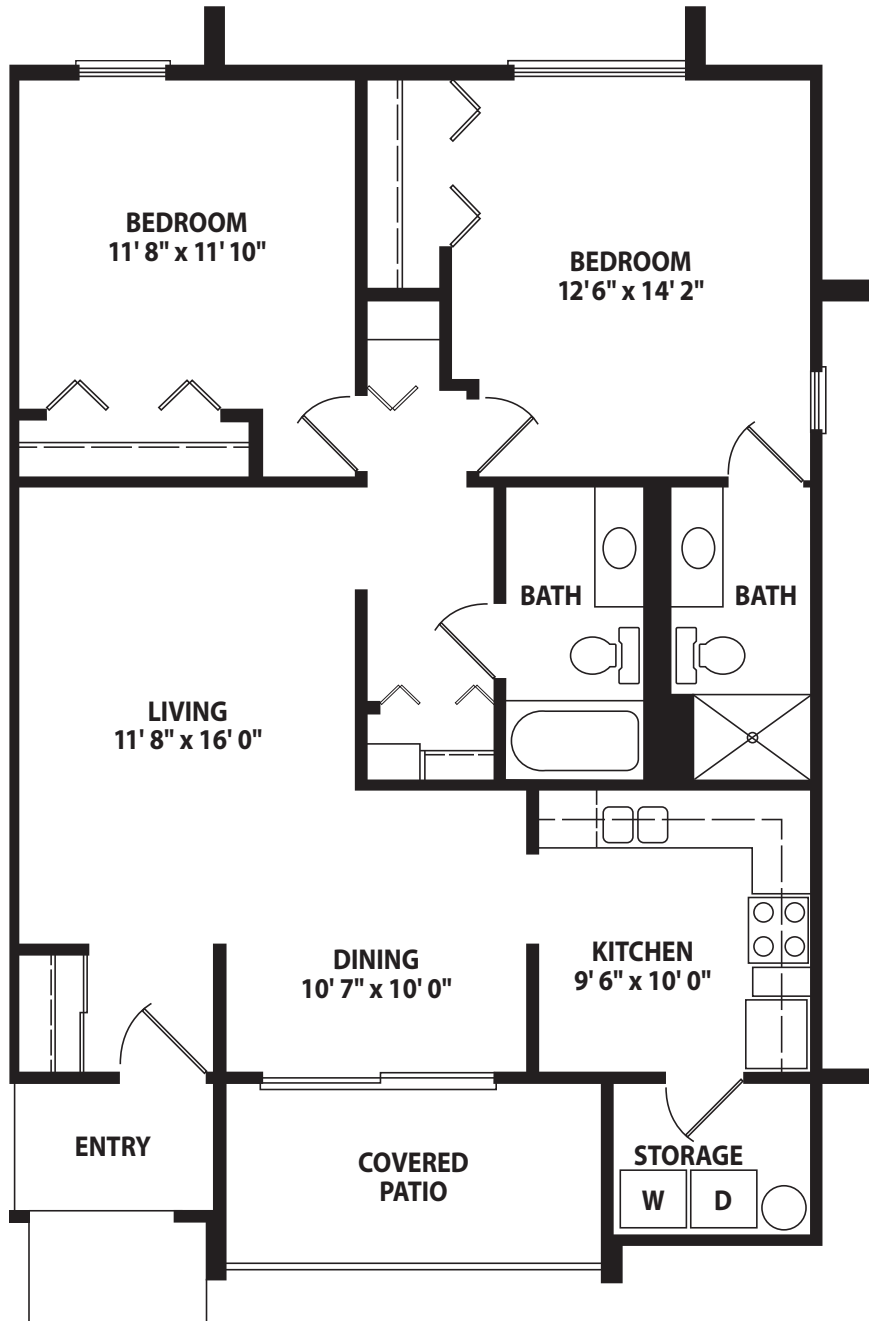

Garden Homes

Two Bedroom Casa Real

**Friendship
Village
TEMPE**

2645 East Southern Avenue
Tempe, Arizona 85282
480-831-5000 • 1-800-824-1112
www.friendshipvillageaz.com

  Managed by  Life Care Services™

Friendship Village Tempe offers a wide variety of floor plans.
Actual dimensions may vary slightly. Floor plans subject to change.