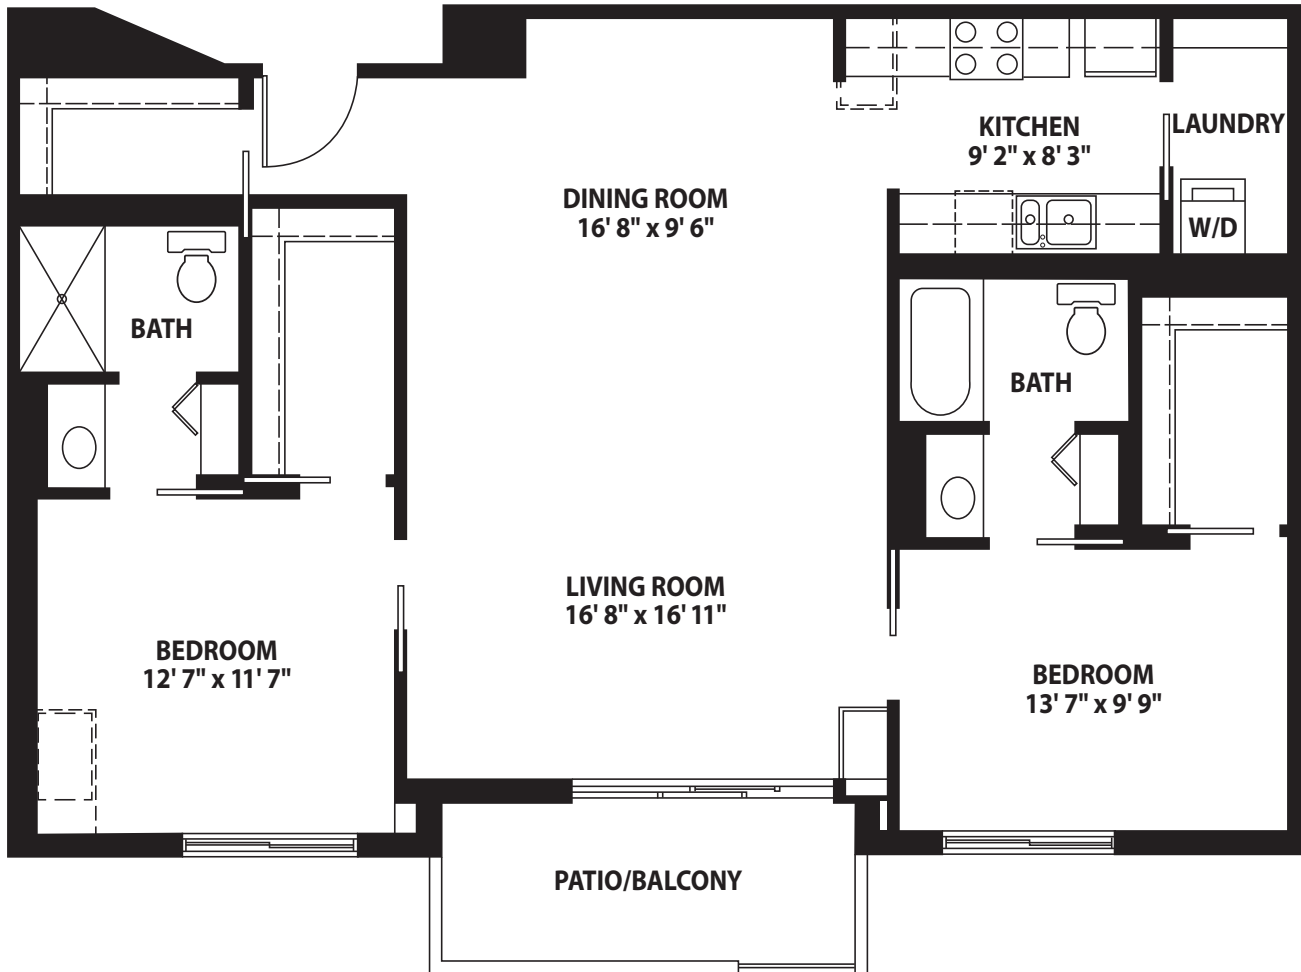

Apartment Homes

Two Bedroom Bonita

Friendship
Village
TEMPE

2645 East Southern Avenue
Tempe, Arizona 85282

480-831-5000 • 1-800-824-1112

www.friendshipvillageaz.com

Managed by  Life Care Services™

Friendship Village Tempe offers a wide variety of floor plans.
Actual dimensions may vary slightly. Floor plans subject to change.