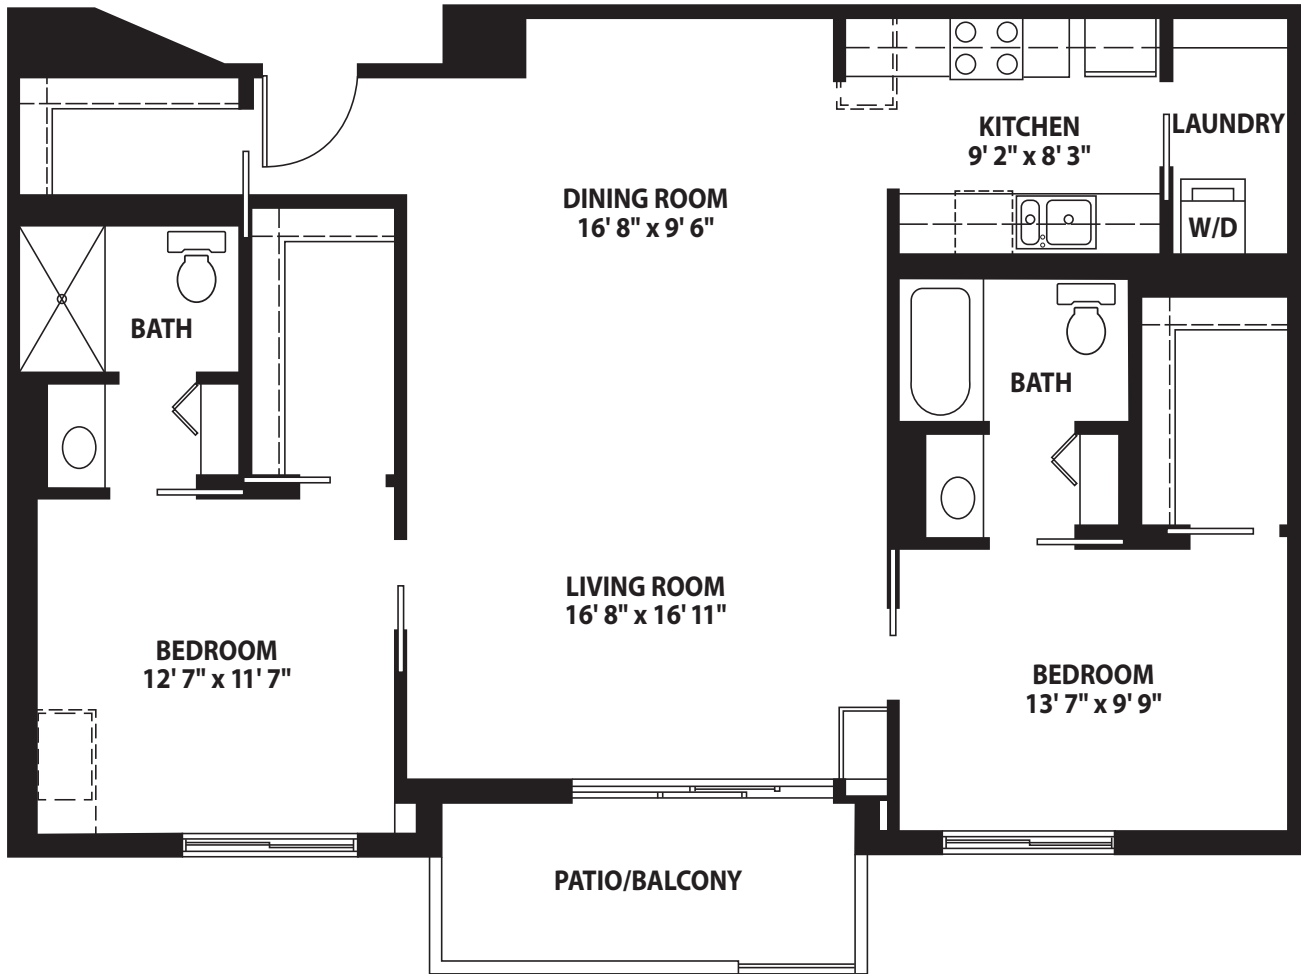

Apartment Homes

Two Bedroom Bonita

Friendship
Village
TEMPE

2645 East Southern Avenue
Tempe, Arizona 85282
480-831-5000 • 1-800-824-1112
www.friendshipvillageaz.com

Managed by  Life Care Services™

Friendship Village Tempe offers a wide variety of floor plans.
Actual dimensions may vary slightly. Floor plans subject to change.