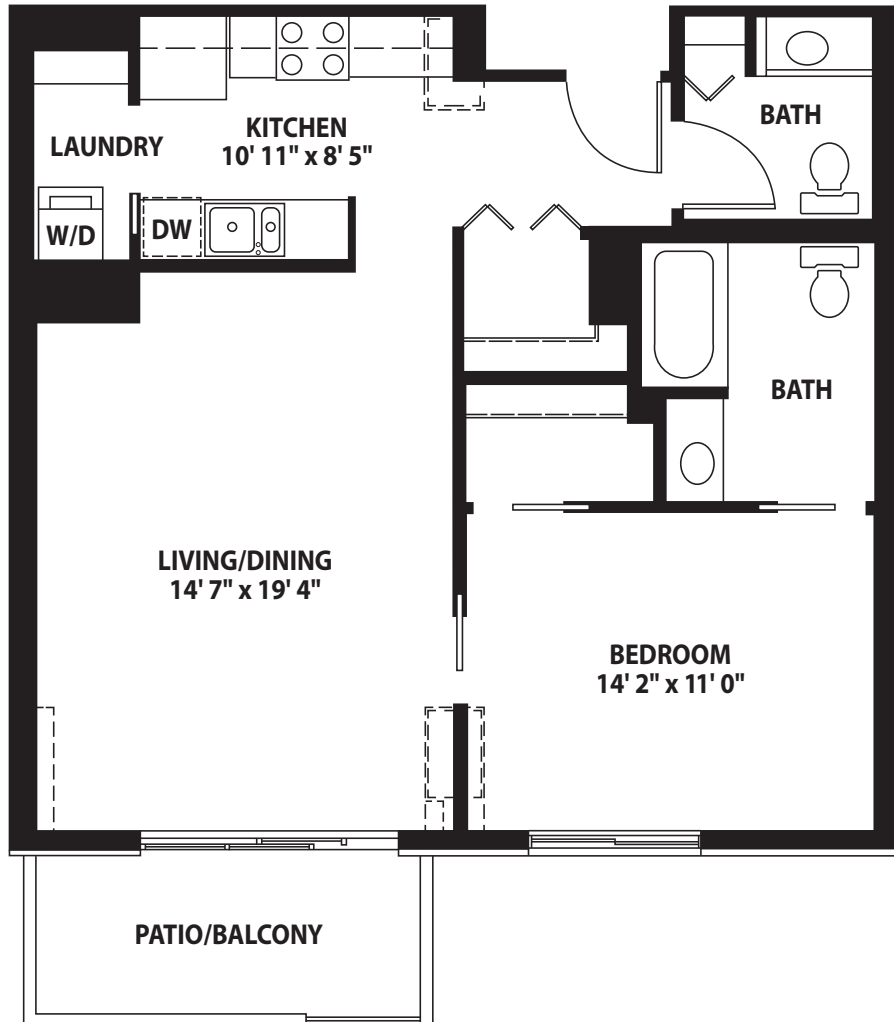

Apartment Homes

One Bedroom Amistad

Friendship
Village
TEMPE

2645 East Southern Avenue
Tempe, Arizona 85282
480-831-5000 • 1-800-824-1112
www.friendshipvillageaz.com

Managed by  Life Care Services™

Friendship Village Tempe offers a wide variety of floor plans.
Actual dimensions may vary slightly. Floor plans subject to change.